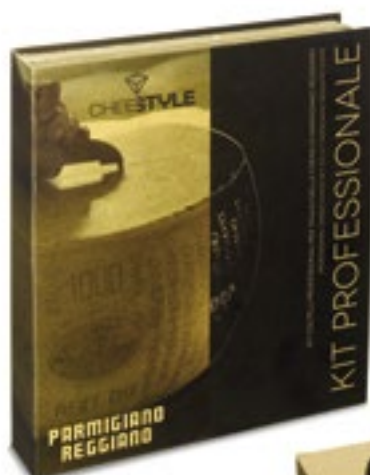

COLTELLERIA PROFESSIONALE

PRDECAMERON

Book set composto da 4 coltelli professionali con manico in pp

Book set composed by 4 professional cheese knives to cut the cheese shape

DIMENSIONI / SIZES:
26 x 5 x 30 cm

CONFEZIONE / BOX:
10 pz

PRPELLEN

Cartella in pelle nera per 6 coltelli professionali (coltelli non inclusi)

Black genuine leather bag for 6 professional knives (knives not included)

DIMENSIONI / SIZES:
30 x 25 x 2 cm
30 x 58 cm aperta / opened